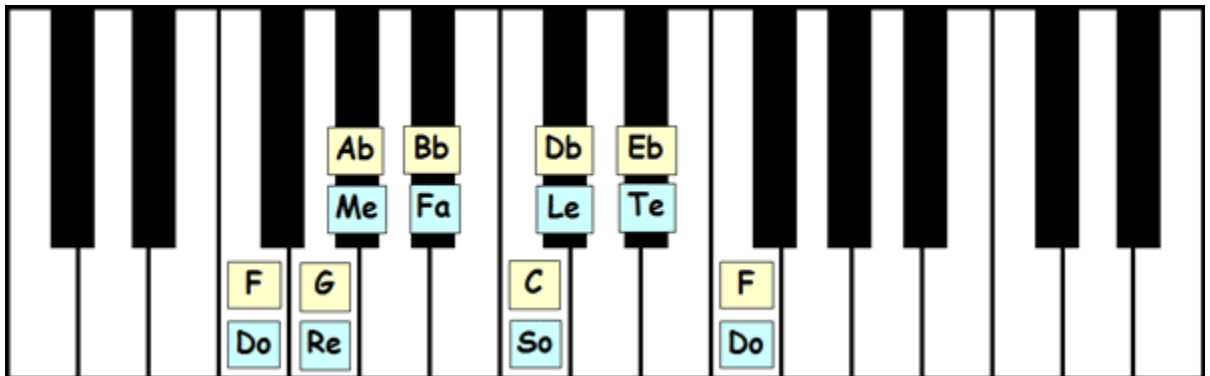

B Natural Minor Scale

B C# D E F# G A B
 1 2 b3 4 5 b6 b7 1
 Do Re Me Fa So Le Te Do

E Natural Minor Scale

A musical staff in treble clef with a key signature of one sharp (F#). The scale is written as a sequence of eight notes: E, F#, G, A, B, C, D, E. Below the staff, the notes are labeled with their letter names, scale degrees, and solfège names.

E	F#	G	A	B	C	D	E
1	2	b3	4	5	b6	b7	1
Do	Re	Me	Fa	So	Le	Te	Do

A diagram of a piano keyboard showing the E Natural Minor Scale. The notes are labeled with their letter names and solfège names. The F# key is highlighted in yellow, and the Re key is highlighted in blue.

F Natural Minor Scale

F G Ab Bb C Db Eb F
1 2 b3 4 5 b6 b7 1
Do Re Me Fa So Le Te Do

Bb Natural Minor Scale

A musical staff in treble clef showing the Bb Natural Minor Scale. The notes are Bb, C, Db, Eb, F, Gb, Ab, and Bb. Below the staff, the notes are labeled with their letter names, scale degrees, and solfège syllables.