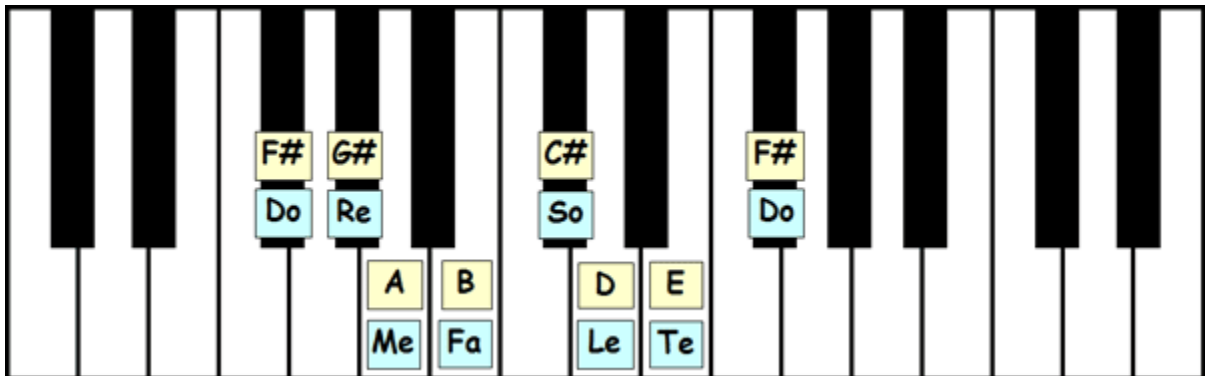

**The Natural Minor Scale
in 12 Keys:
Notation, Keyboard Layout,
Key Signatures, Letter Names,
Scale Degrees, and Solfege**

G# Natural Minor Scale

G# A# B C# D# E F# G#
1 2 b3 4 5 b6 b7 1
Do Re Me Fa So Le Te Do

B Natural Minor Scale

B C# D E F# G A B
 1 2 b3 4 5 b6 b7 1
 Do Re Me Fa So Le Te Do

E Natural Minor Scale

A musical staff in treble clef with a key signature of one sharp (F#). The scale is written as a sequence of eight notes: E, F#, G, A, B, C, D, E. Below the staff, the notes are labeled with their letter names, scale degrees, and solfège names.