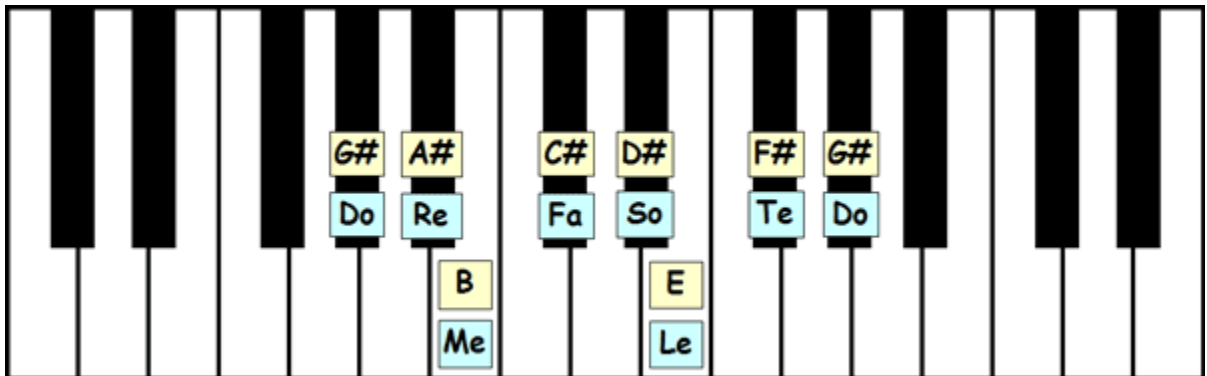

**The Natural Minor Scale
in 12 Keys:
Notation, Keyboard Layout,
Key Signatures, Letter Names,
Scale Degrees, and Solfege**

G# Natural Minor Scale

G# A# B C# D# E F# G#
1 2 b3 4 5 b6 b7 1
Do Re Me Fa So Le Te Do

B Natural Minor Scale

B C# D E F# G A B
 1 2 b3 4 5 b6 b7 1
 Do Re Me Fa So Le Te Do

E Natural Minor Scale

A musical staff in treble clef with a key signature of one sharp (F#). The scale is written as a sequence of eight notes: E, F#, G, A, B, C, D, E. Below the staff, the notes are labeled with their letter names, scale degrees, and solfège names.