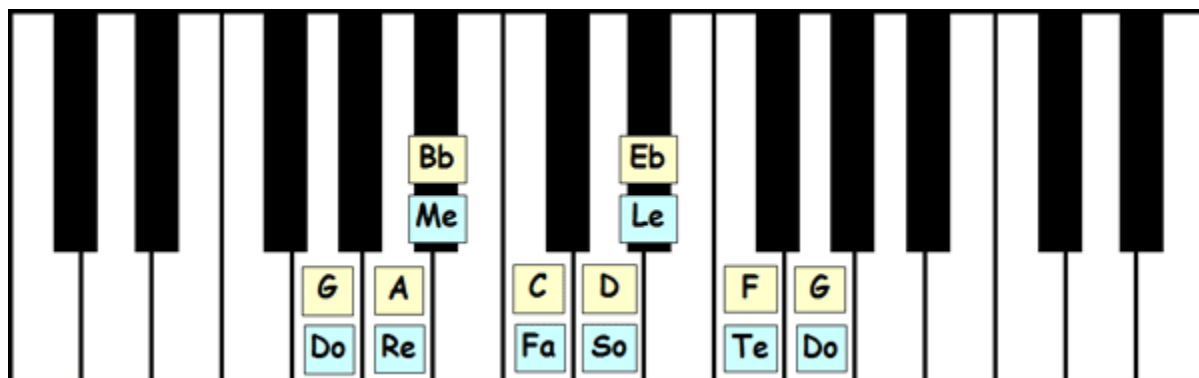

B Natural Minor Scale

B C# D E F# G A B
 1 2 b3 4 5 b6 b7 1
 Do Re Me Fa So Le Te Do

E Natural Minor Scale

A musical staff in treble clef with a key signature of one sharp (F#). The scale is written as a sequence of eight notes: E, F#, G, A, B, C, D, E. Below the staff, the notes are labeled with their letter names, scale degrees, and solfège names.

E	F#	G	A	B	C	D	E
1	2	b3	4	5	b6	b7	1
Do	Re	Me	Fa	So	Le	Te	Do

A diagram of a piano keyboard showing the E Natural Minor Scale. The notes are labeled with their letter names and solfège names. The F# key is highlighted in yellow, and the Re key is highlighted in blue.

F Natural Minor Scale

F G Ab Bb C Db Eb F
1 2 b3 4 5 b6 b7 1
Do Re Me Fa So Le Te Do

Bb Natural Minor Scale

A musical staff in treble clef showing the Bb Natural Minor Scale. The notes are Bb, C, Db, Eb, F, Gb, Ab, and Bb. Below the staff, the notes are labeled with their letter names, scale degrees, and solfège syllables.